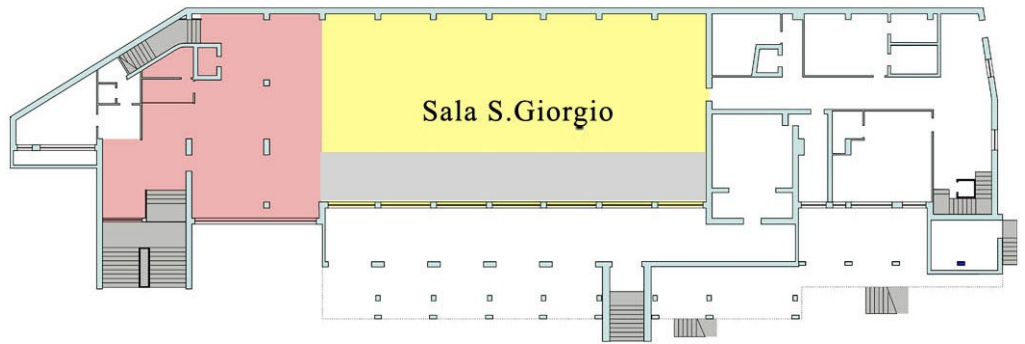

SAN GIORGIO CONFERENCE HALL

Size L x W x H
 Feet 85,30 x 27,88 x 11,48
 Sq Feet 2.378,16
 Meters 26 x 8,50 x 3,50
 Sq Meters 221

Capacity:
 Theatre n. 230 seats
 Classroom n. 120 seats

VERANDA CONFERENCE HALL

Size L x W x H
 Feet 72,16 x 22,96 x 11,48
 Sq Feet 1.656,79
 Meters 22 x 7 x 3,50
 Sq Meters 154

Capacity:
 Theatre n. 150 seats
 Classroom n. 80 seats